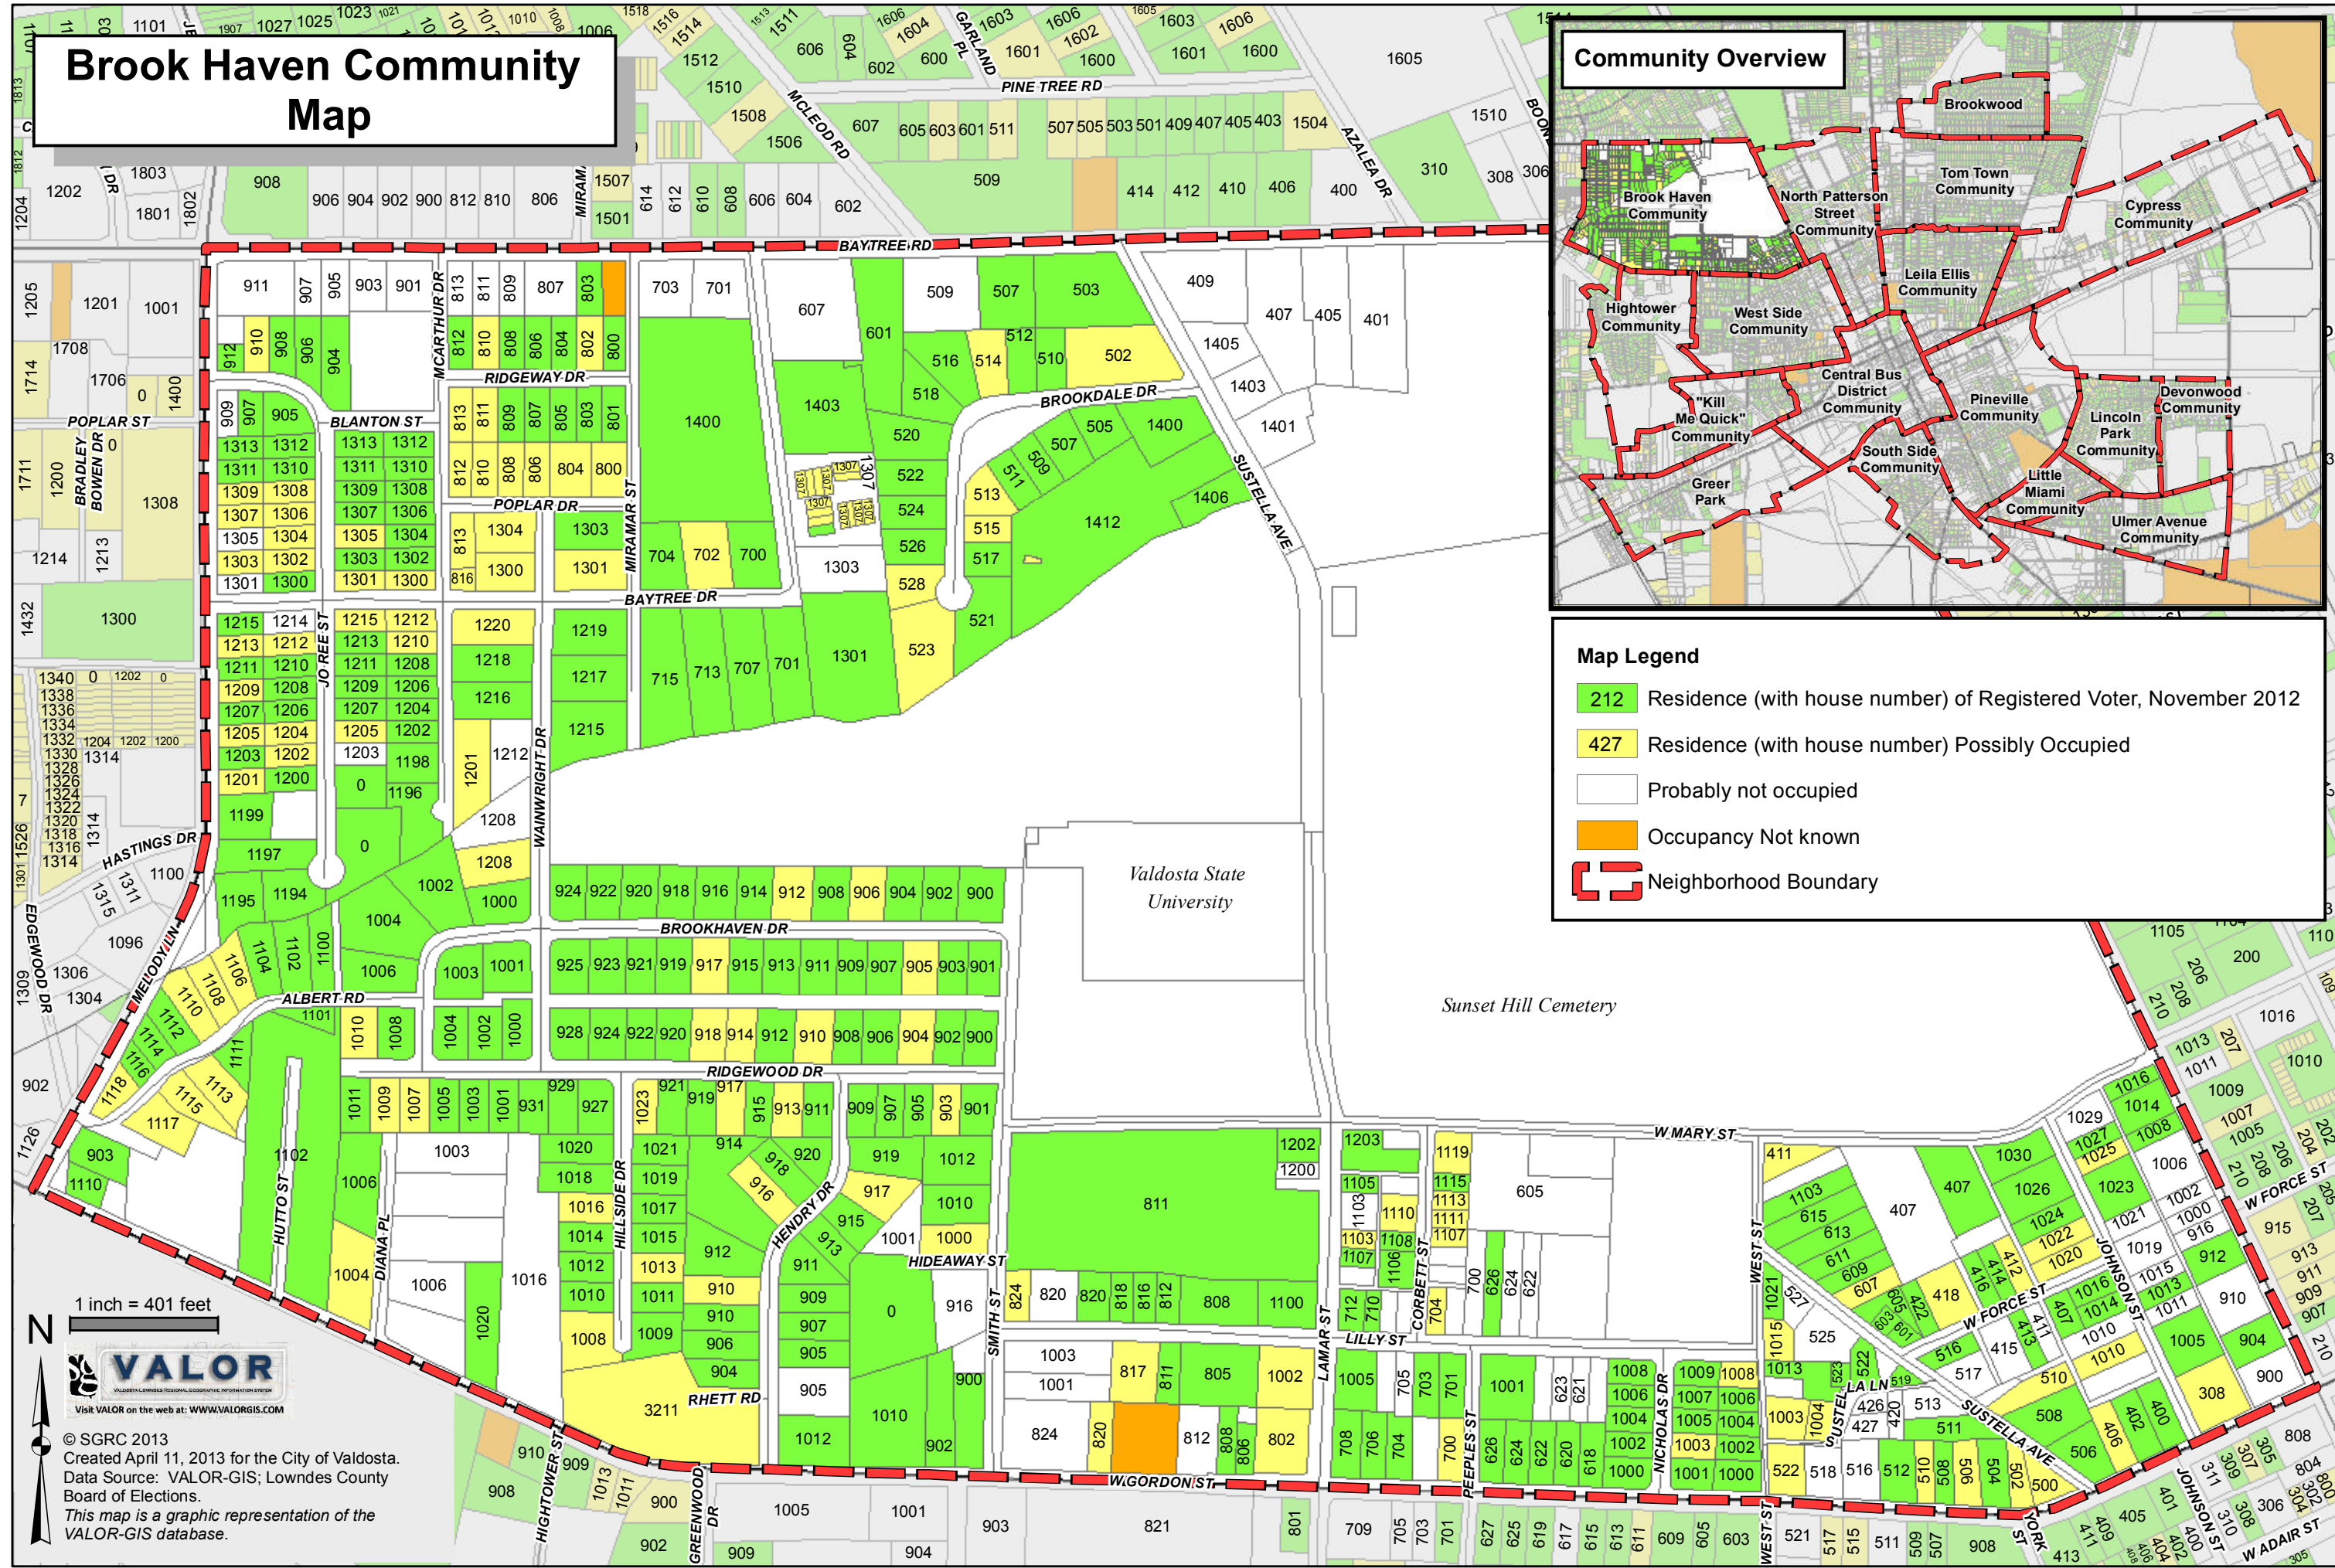

# Brook Haven Community Map

## Community Overview

### Map Legend

- 212 Residence (with house number) of Registered Voter, November 2012
- 427 Residence (with house number) Possibly Occupied
- Probably not occupied
- Occupancy Not known
- Neighborhood Boundary

1 inch = 401 feet

© SGRC 2013  
Created April 11, 2013 for the City of Valdosta.  
Data Source: VALOR-GIS; Lowndes County Board of Elections.  
This map is a graphic representation of the VALOR-GIS database.