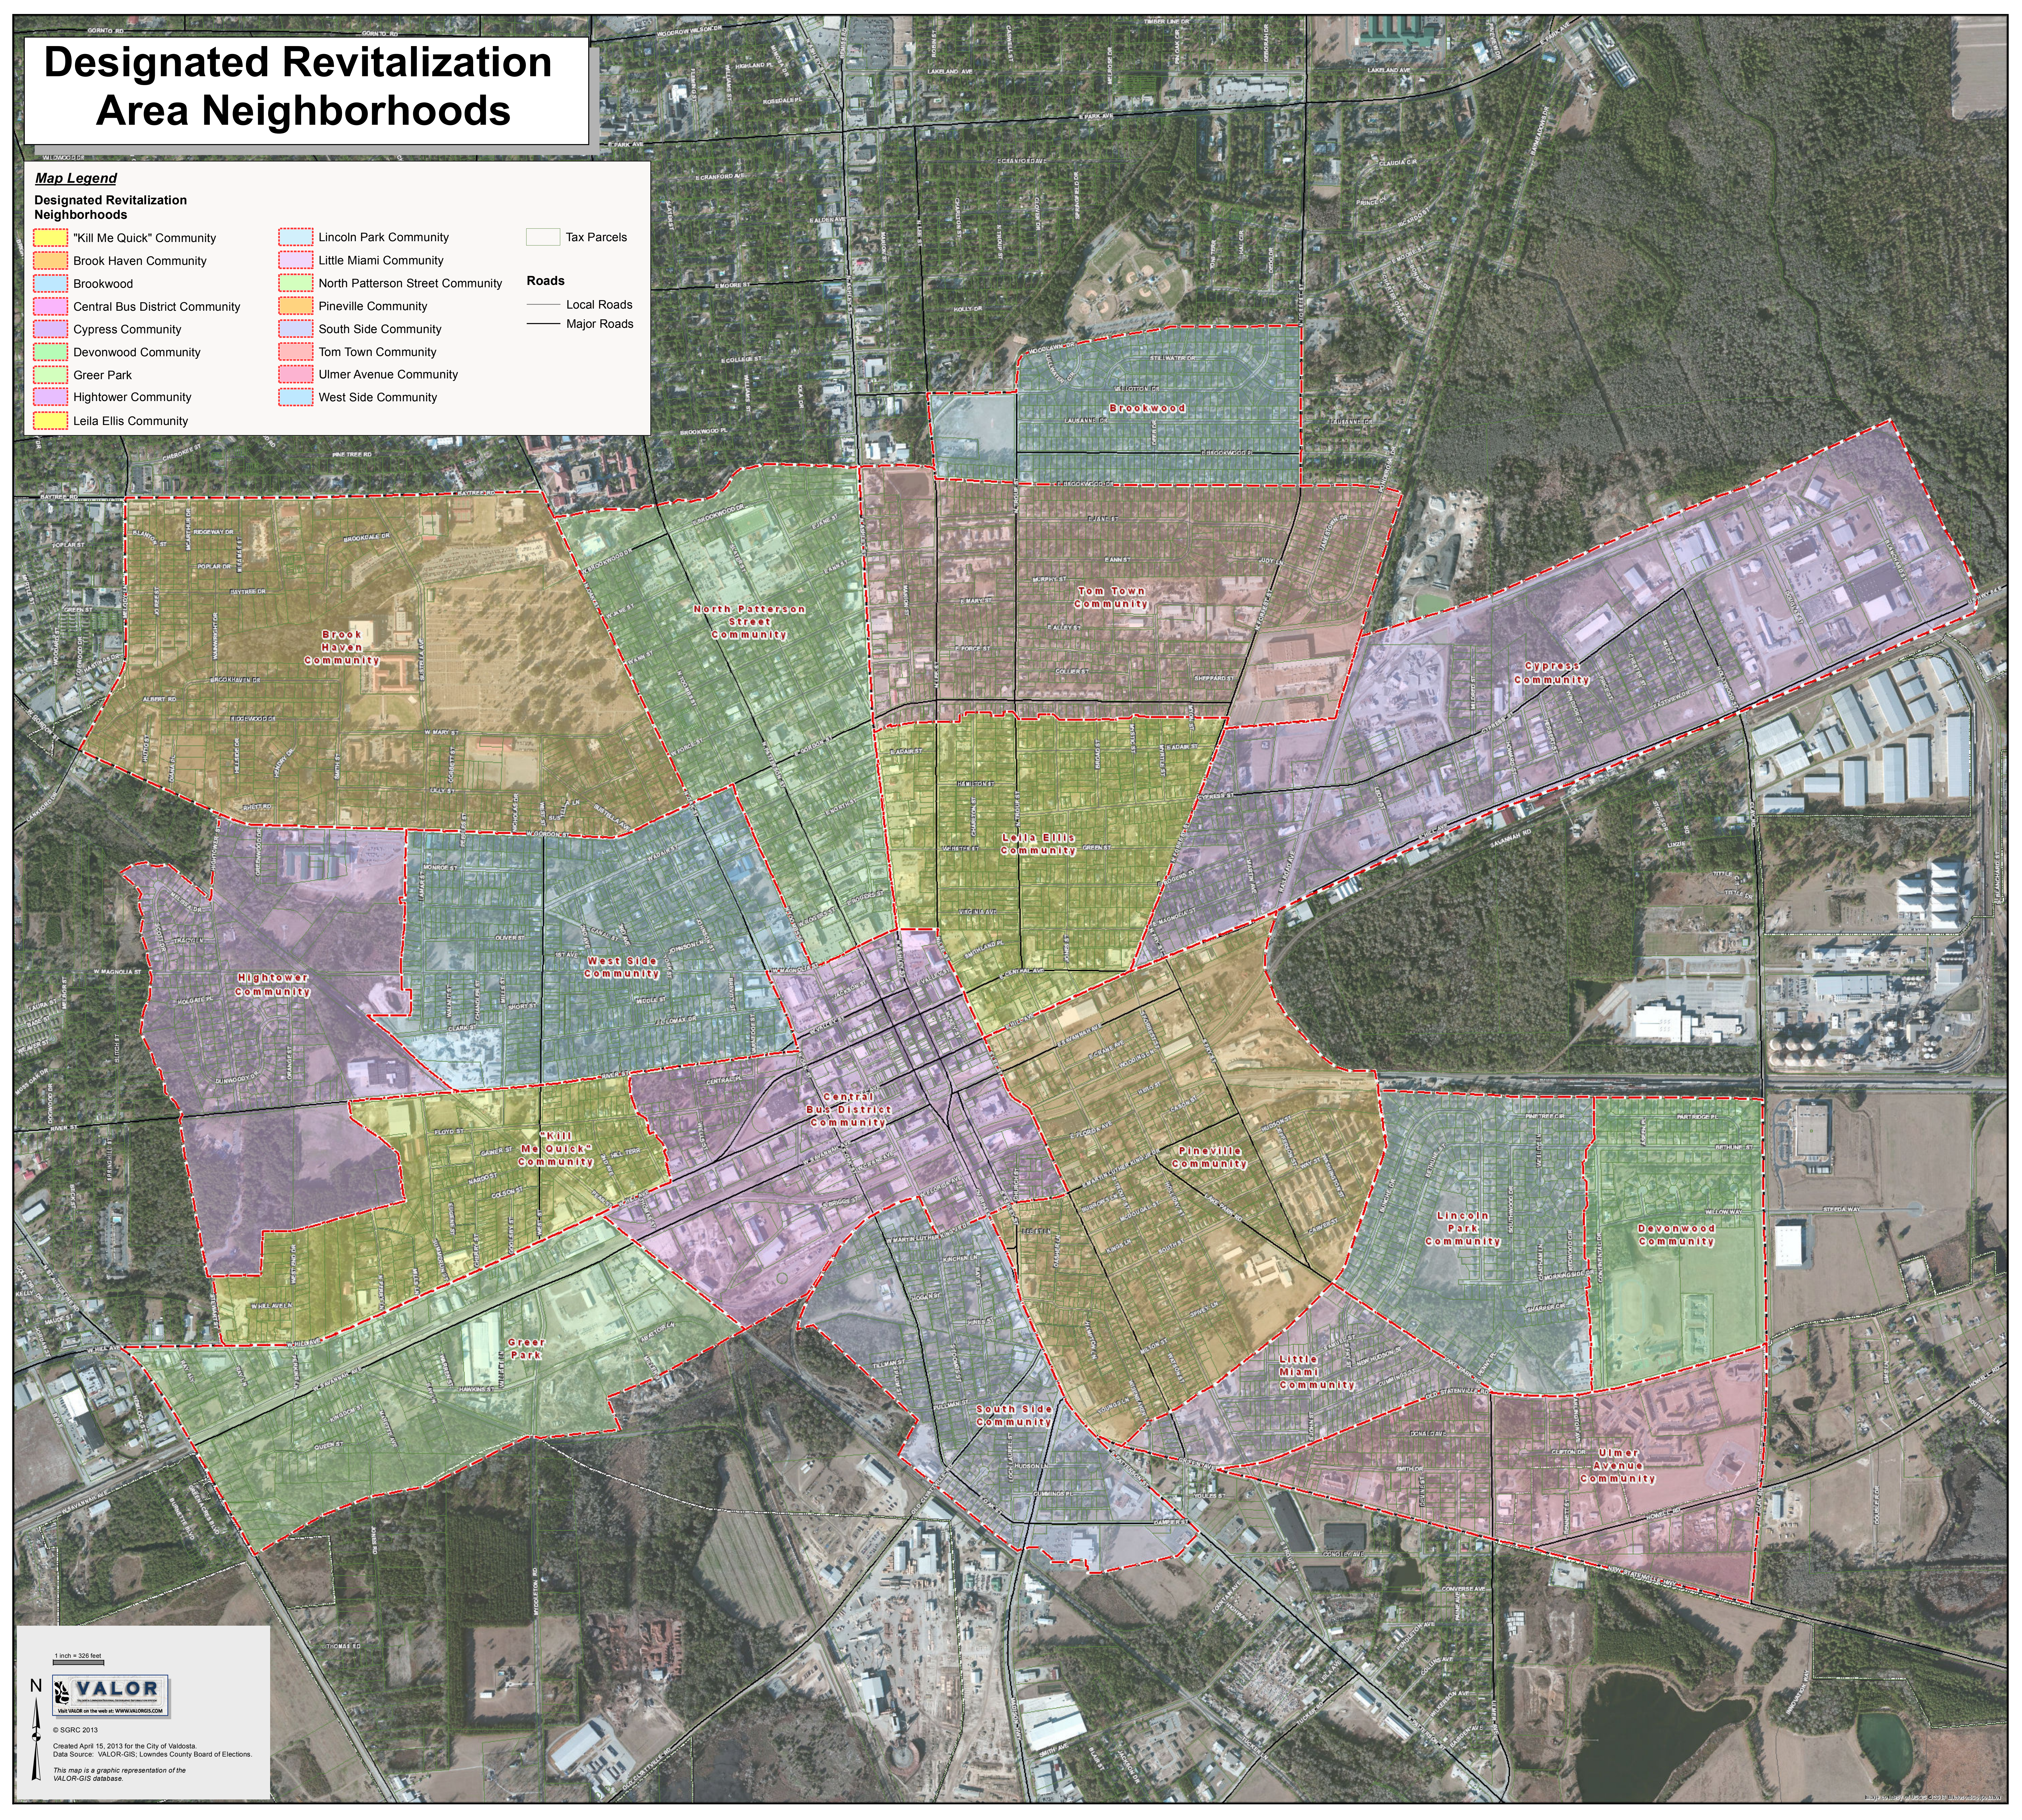

Designated Revitalization Area Neighborhoods

Map Legend

Designated Revitalization Neighborhoods

- | | | |
|--|--|---|
|  "Kill Me Quick" Community |  Lincoln Park Community |  Tax Parcels |
|  Brook Haven Community |  Little Miami Community |  Local Roads |
|  Brookwood |  North Patterson Street Community |  Major Roads |
|  Central Bus District Community |  Pineville Community | |
|  Cypress Community |  South Side Community | |
|  Devonwood Community |  Tom Town Community | |
|  Greer Park |  Ulmer Avenue Community | |
|  Hightower Community |  West Side Community | |
|  Leila Ellis Community | | |

1 inch = 328 feet

© SGRC 2013
 Created April 15, 2013 for the City of Valdosta
 Data Source: VALOR-GIS; Lowndes County Board of Elections.
 This map is a graphic representation of the VALOR-GIS database.