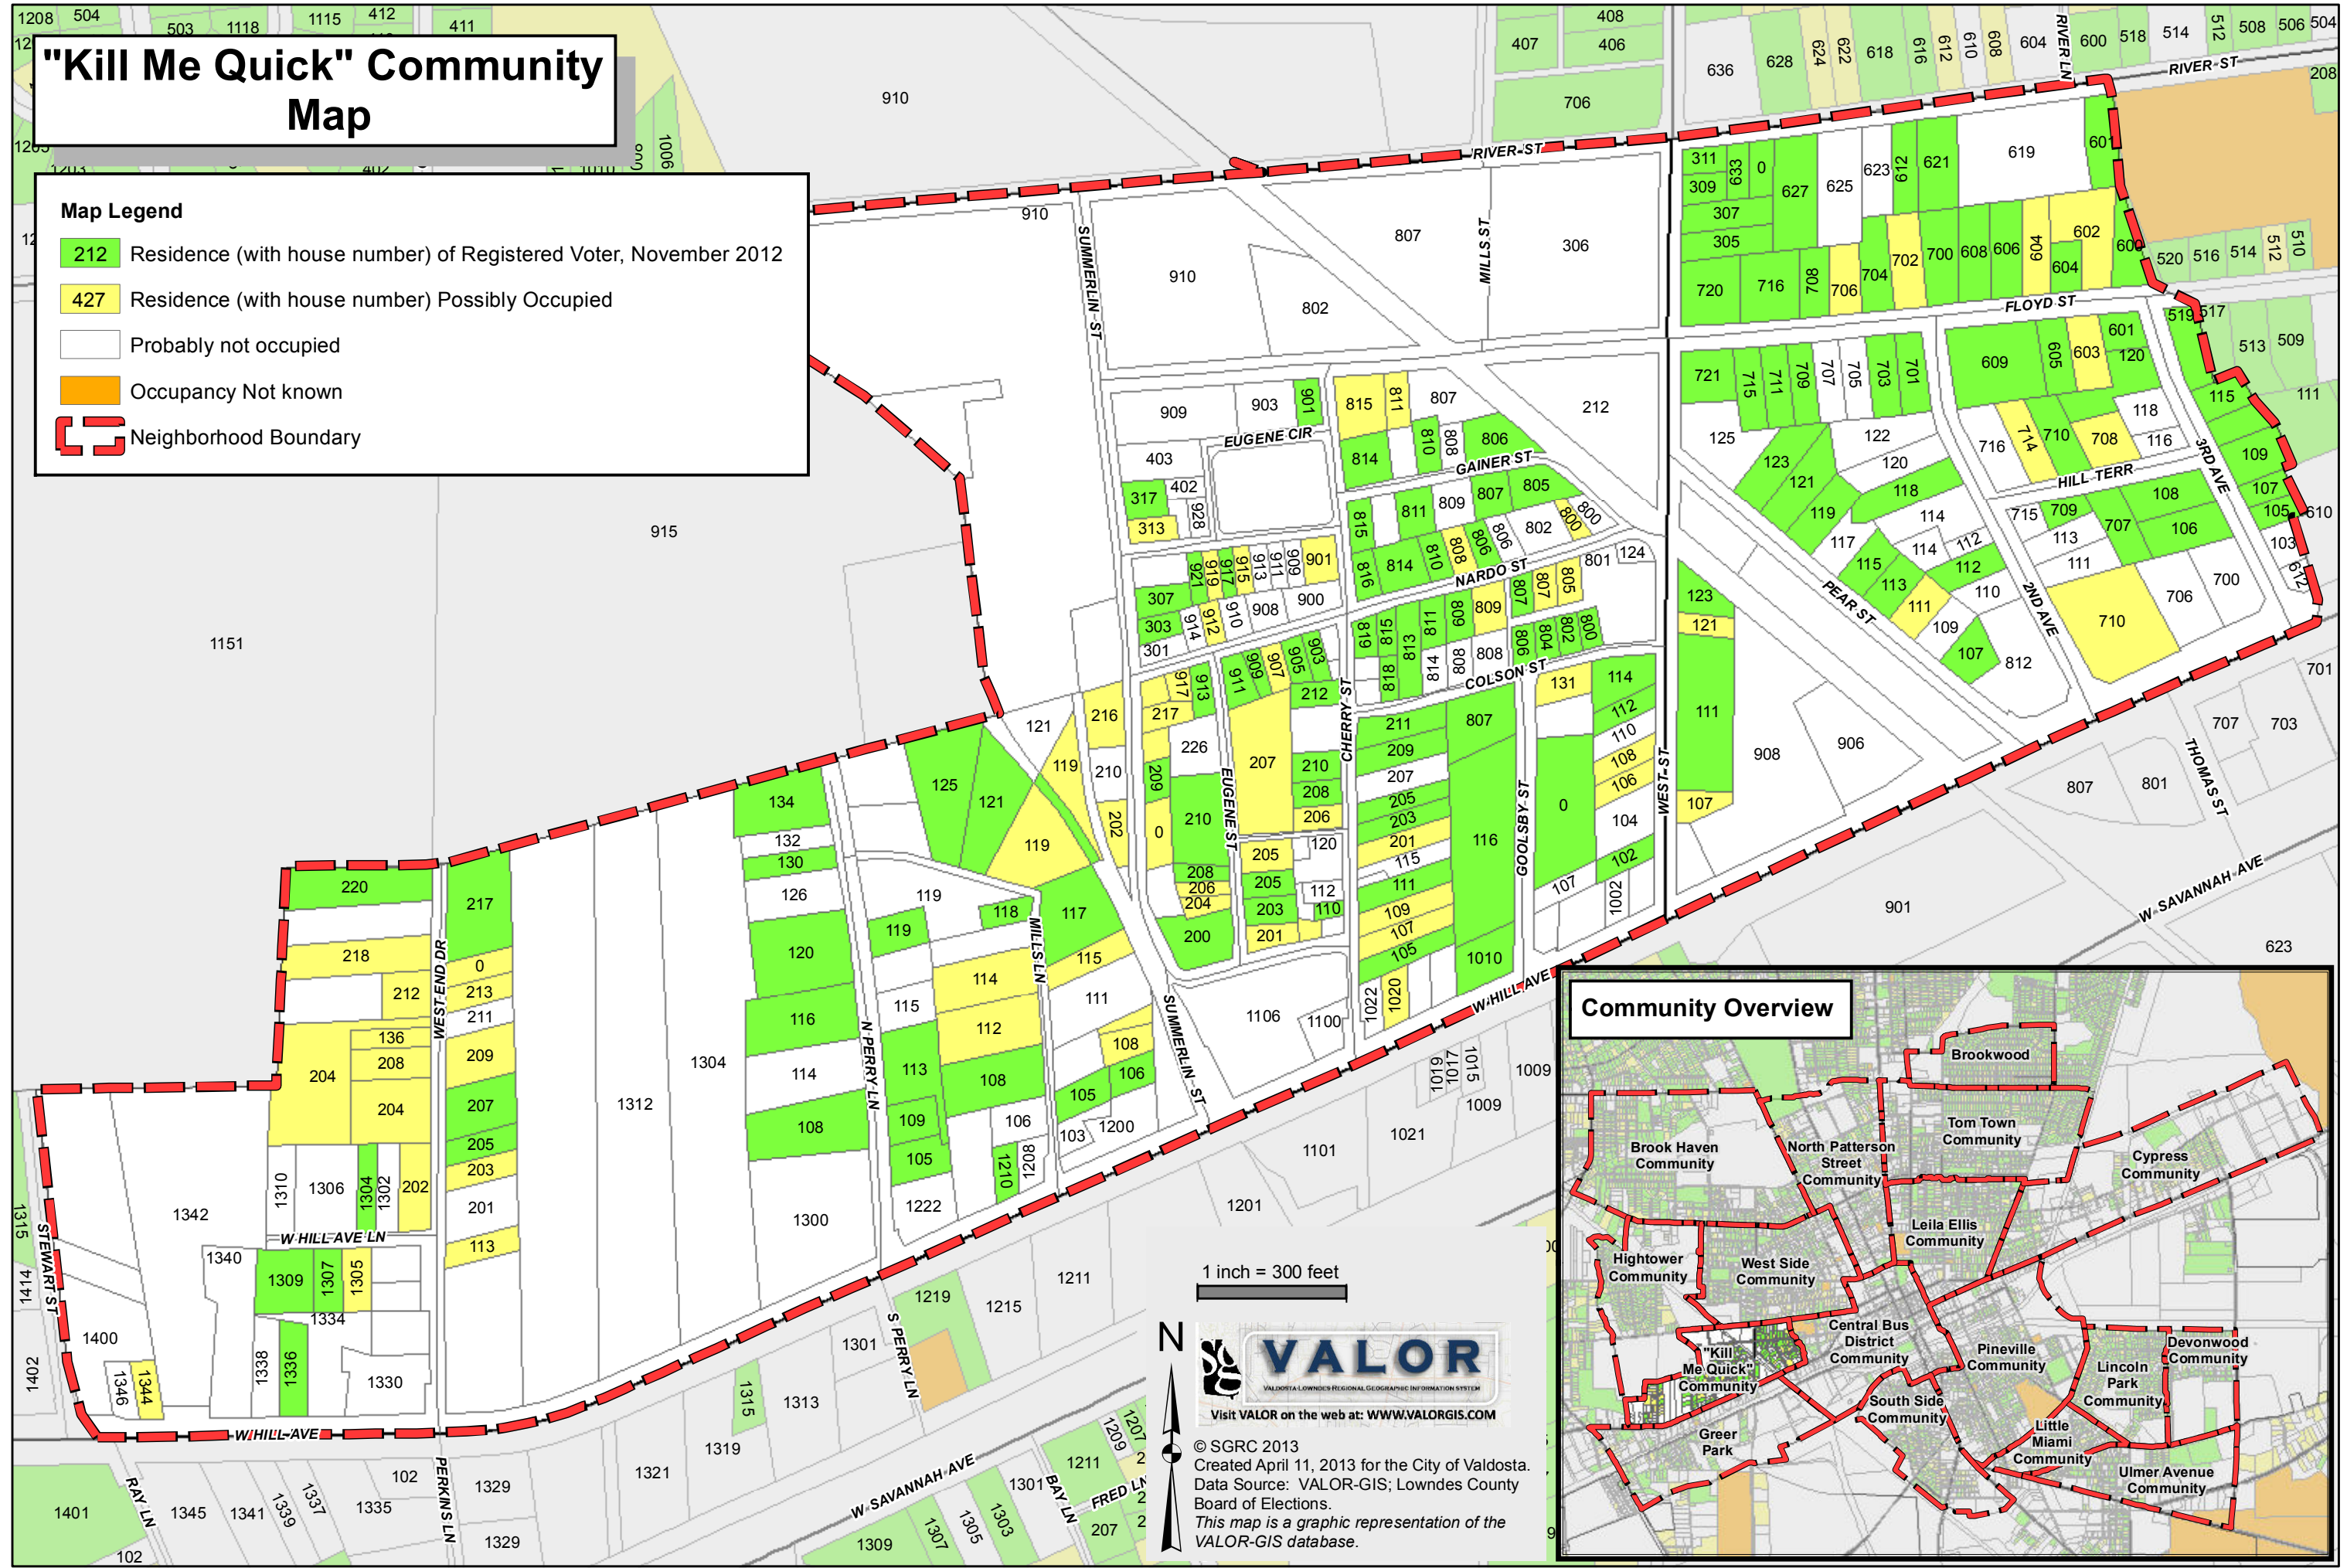

"Kill Me Quick" Community Map

Map Legend

- 212 Residence (with house number) of Registered Voter, November 2012
- 427 Residence (with house number) Possibly Occupied
- Probably not occupied
- Occupancy Not known
- Neighborhood Boundary

1 inch = 300 feet

© SGRC 2013
 Created April 11, 2013 for the City of Valdosta.
 Data Source: VALOR-GIS; Lowndes County Board of Elections.
 This map is a graphic representation of the VALOR-GIS database.