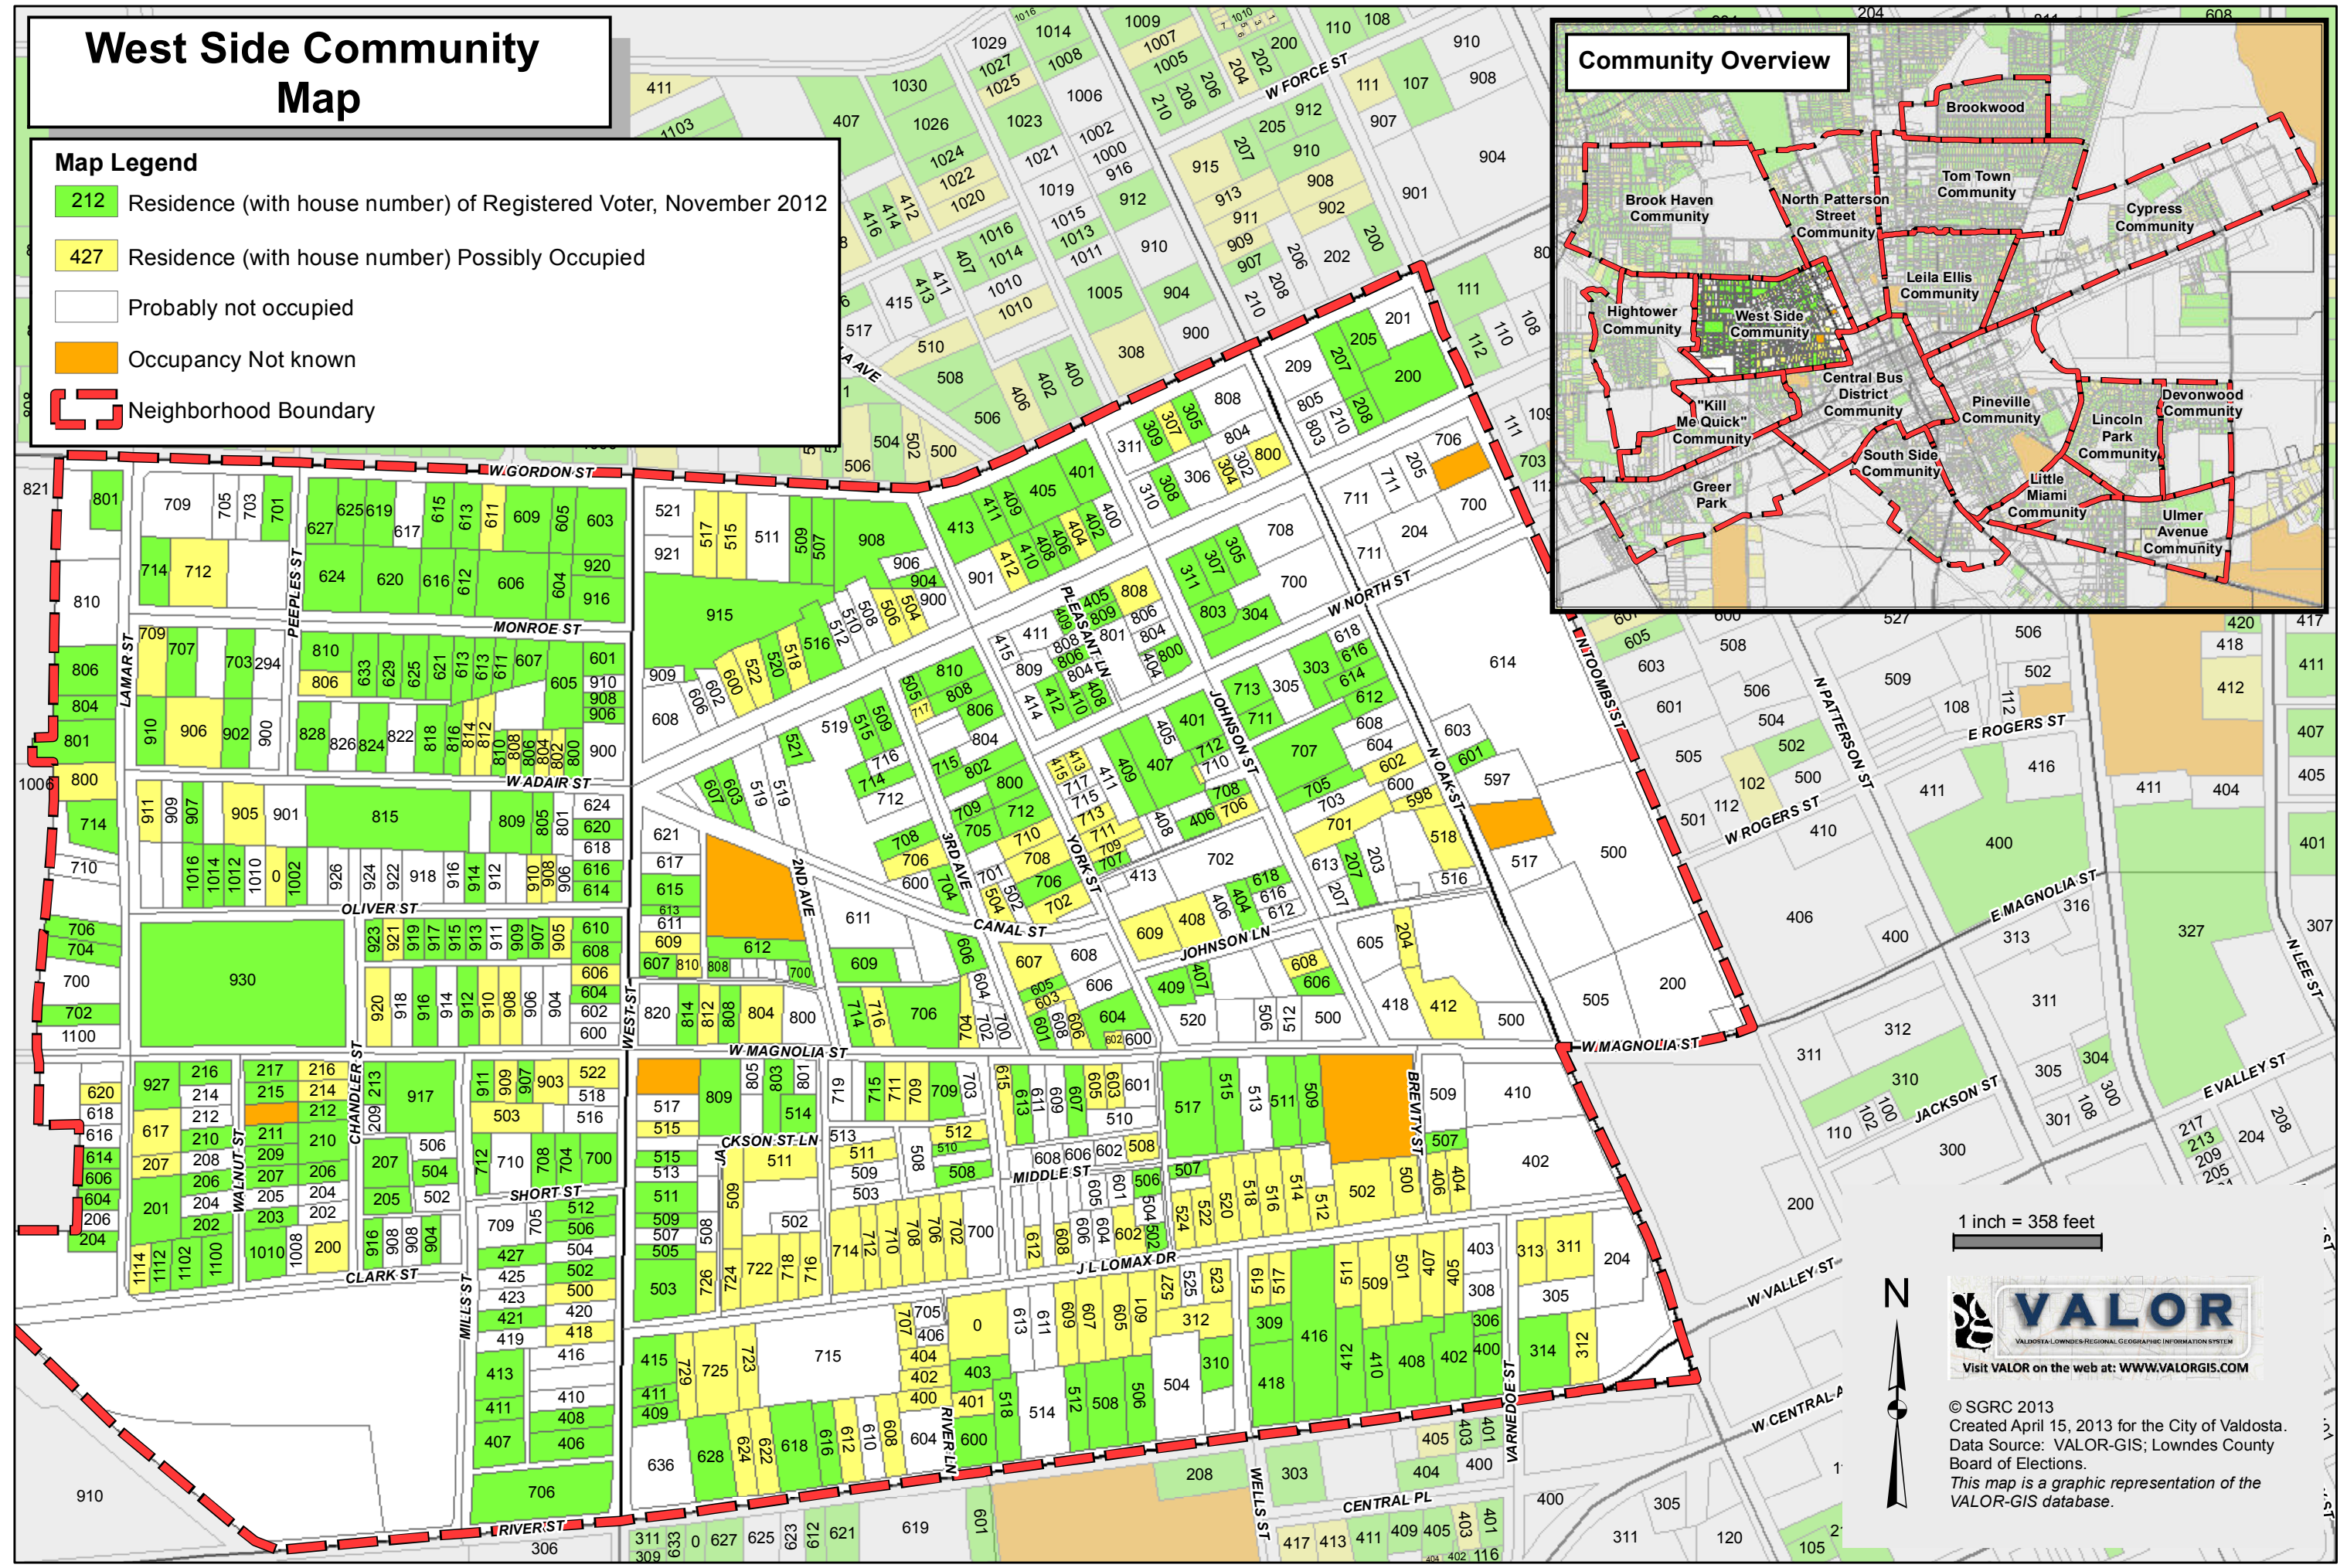

# West Side Community Map

## Map Legend

- 212 Residence (with house number) of Registered Voter, November 2012
- 427 Residence (with house number) Possibly Occupied
- Probably not occupied
- Occupancy Not known
- Neighborhood Boundary

## Community Overview

1 inch = 358 feet

© SGRC 2013  
 Created April 15, 2013 for the City of Valdosta.  
 Data Source: VALOR-GIS; Lowndes County Board of Elections.  
 This map is a graphic representation of the VALOR-GIS database.