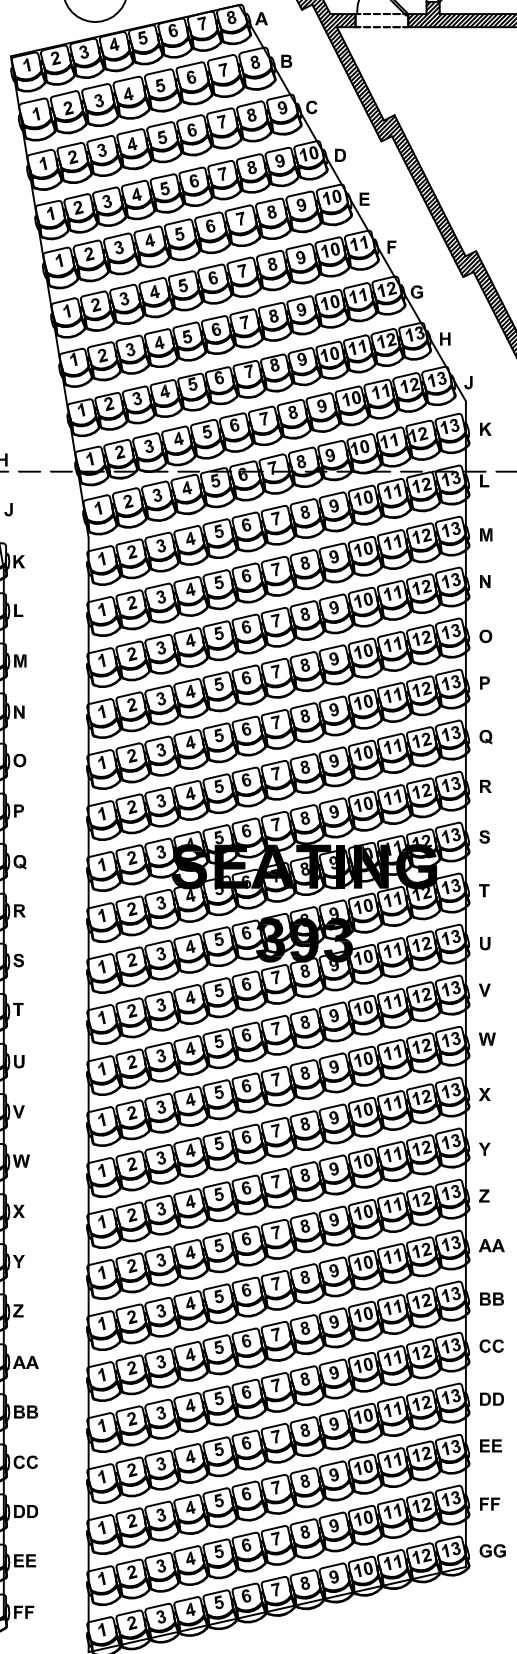

ORCHESTRA PIT WITH COVER REMOVED

+0

-43.5"

TOTAL SEATING
1192