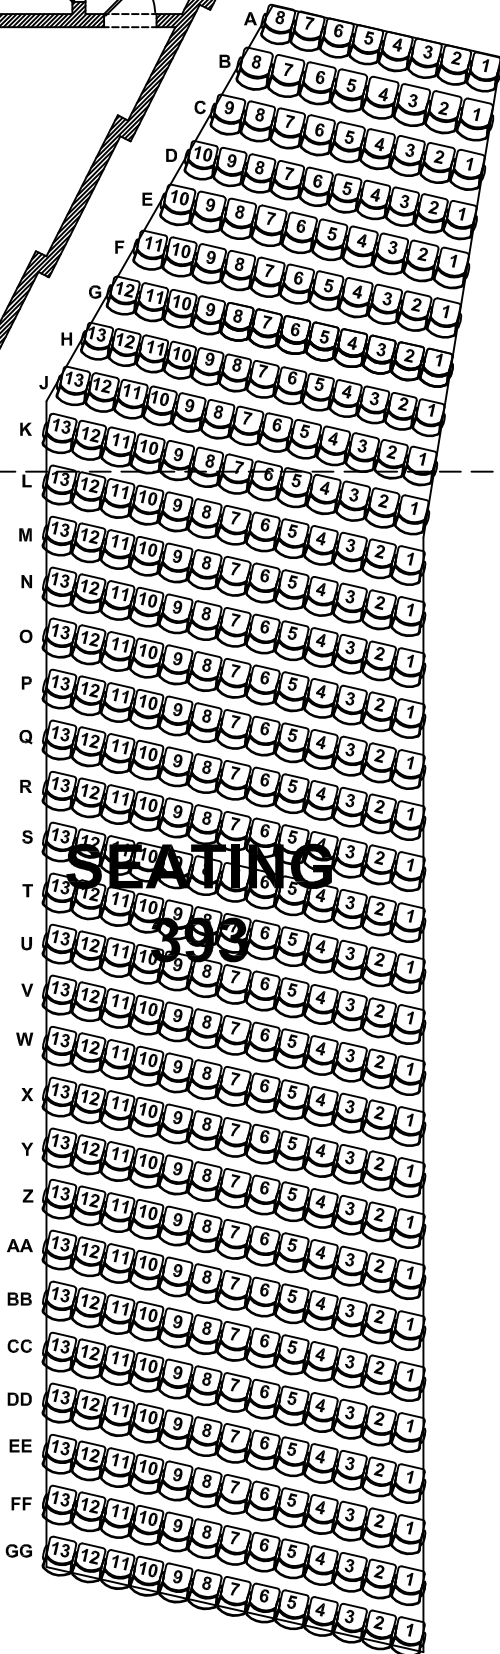

ORCHESTRA PIT WITH COVER REMOVED

+0

-43.5"

TOTAL SEATING
1192