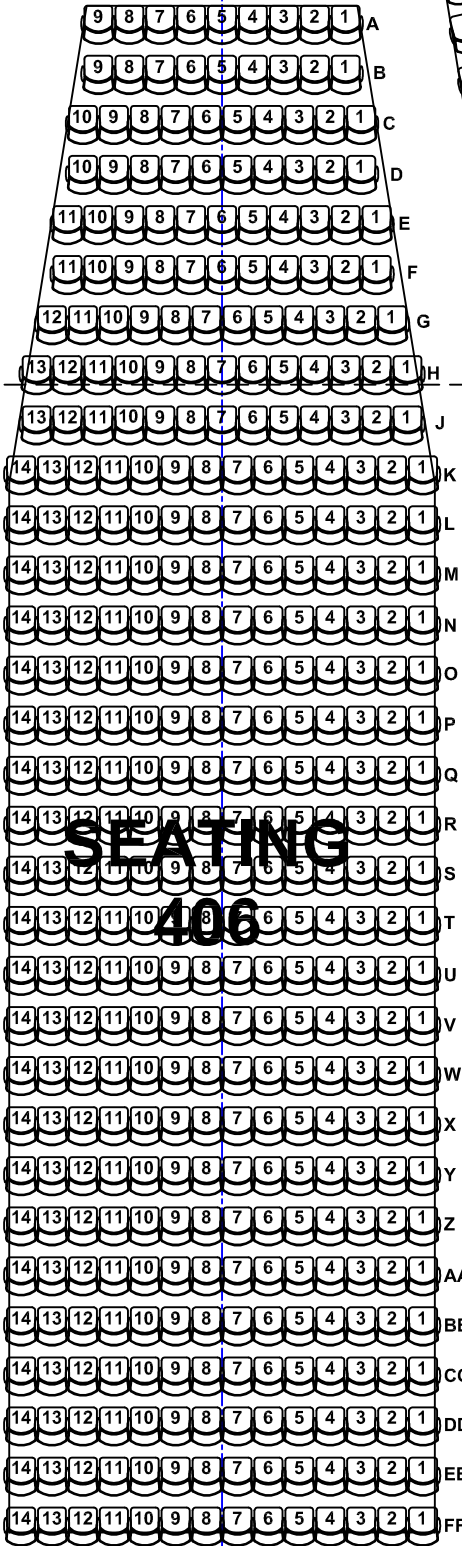

ORCHESTRA PIT WITH COVER REMOVED

+0

-43.5"

TOTAL SEATING
1192