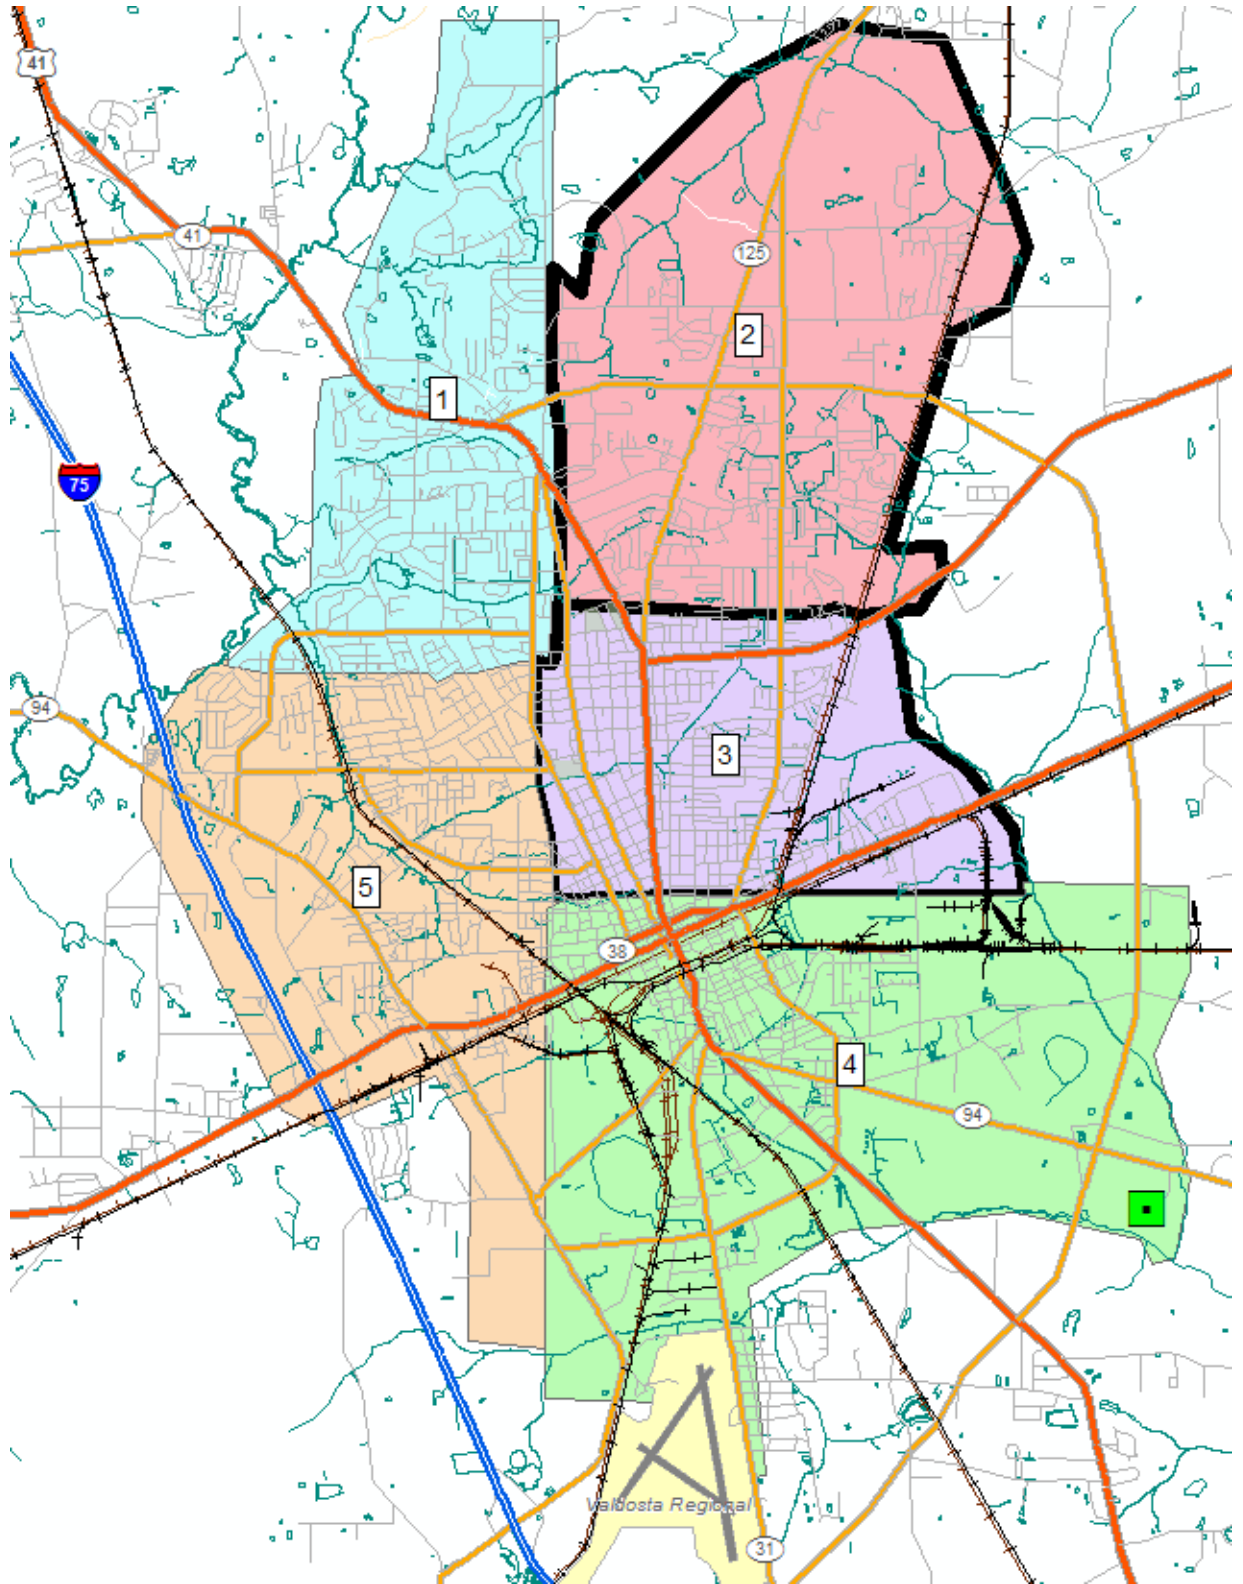

City of Valdosta Smoke Test Project Zones

Constantine Engineering
(229) 588 – 2864